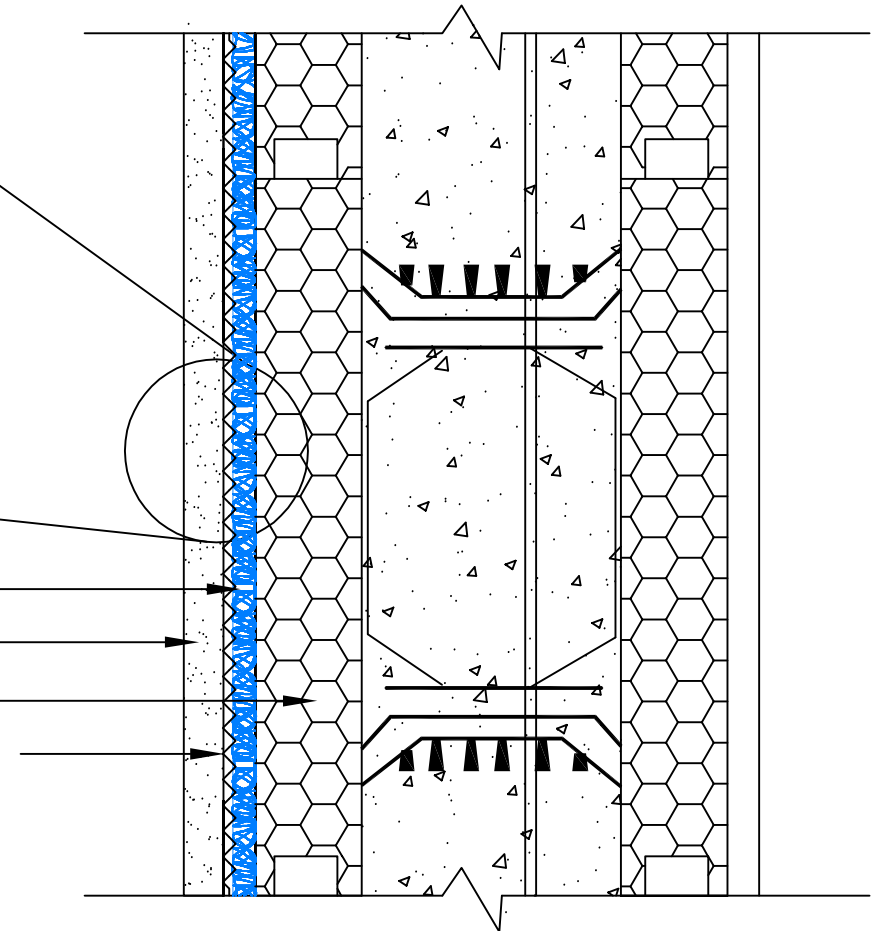

ENTANGLED POLYMER MATRIX  
 MORTAR DEFLECTION FABRIC  
 3 LAYERS OF STUCCO  
 ICF WALL  
 LATH/ SCRATCH COAT

(2 PLY) **mortairvent**<sup>®</sup>  
 3 LAYERS OF STUCCO  
 ICF WALL  
 LATH/ SCRATCH COAT

**STUCCO DETAIL**  
 @ ICF WALL

ADVANCED BUILDING PRODUCTS, Inc.  
 P.O. BOX 98  
 SPRINGVALE, ME 04083

PHONE: 1-800-252-2306 FAX: 1-207-490-2998  
 WWW.ADVANCEDFLASHING.COM

PRODUCT NAME: **mortairvent**<sup>®</sup>

NOTE: **mortairvent**<sup>®</sup> MATRIX (BLUE) SHOULD BE  
 INSTALLED FACING THE ICF WALL,  
 WITH THE MORTAR DEFLECTION FABRIC AGAINST THE  
 LATH FABRIC (FACING THE EXTERIOR WALL).

DRAWING NO:  
 MV-STUCCO-ICF