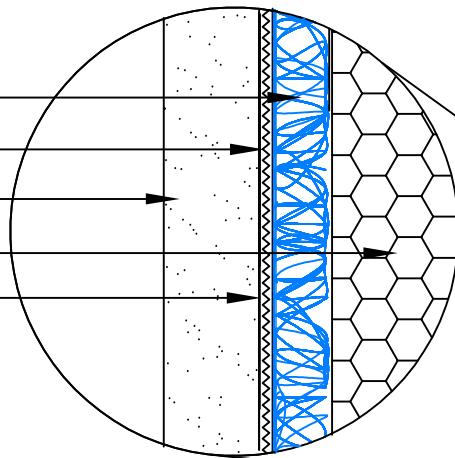

ENTANGLED POLYMER MATRIX  
 MORTAR DEFLECTION FABRIC  
 3 LAYERS OF STUCCO  
 ICF WALL  
 LATH/ SCRATCH COAT

(2 PLY) **mortairvent**<sup>®</sup>  
 3 LAYERS OF STUCCO  
 ICF WALL  
 LATH/ SCRATCH COAT

**STUCCO DETAIL**  
 @ ICF WALL